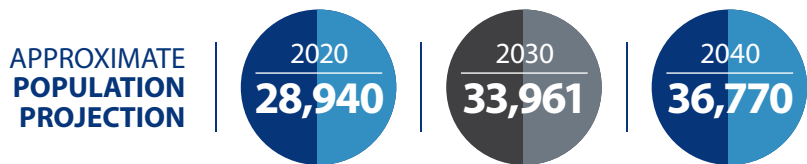

POPULATION

Edwardsville has maintained a relatively steady and continuous growth in population since 1900.