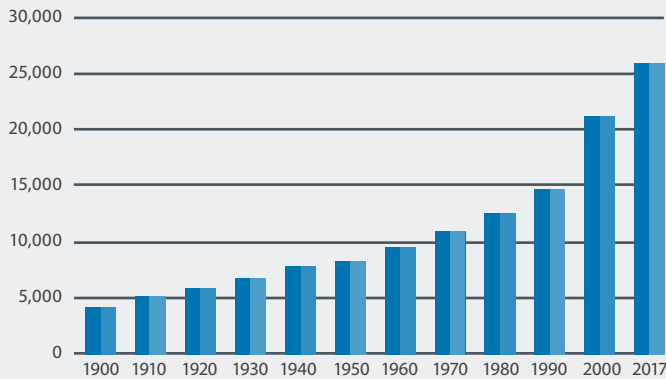

LABOR POOL

AVAILABLE WORKFORCE

Edwardsville, Illinois, is located in Madison County and pulls available labor from various surrounding counties.

With over 261,846 workers in Southwestern Illinois and over 12,334 in Edwardsville, the available work force is distinct among other areas south of Chicago. In fact, the region has a substantial number of skilled employees that exceed the entire population of many surrounding areas in the state. Workers support a wide range of industries with their diverse skill sets while earning average wages that are lower than the national average (\$54,408).

City of Edwardsville | 618-692-7533 |

POPULATION STATISTICS

2ND
LARGEST
POPULATION
CENTER IN
ILLINOIS

25%
OF ST. LOUIS
MSA
POPULATION

CITY OF EDWARDSVILLE POPULATION 1900-2017

COUNTY	POPULATION
Madison	266,209
St. Clair	264,052
Macoupin	46,045
Clinton	37,786
Monroe	33,879
Jersey	22,372
Bond	19,950
Calhoun	4,899
St. Louis County, MO	1,003,362
St. Charles County MO	385,590
Jefferson County ,MO	224,124
Total	2,042,059

	1900	1910	1920	1930	1940	1950	1960	1970	1980	1990	2000	2017
EDWARDSVILLE	4,157	5,014	5,336	6,235	8,008	8,776	9,996	11,070	12,480	14,579	21,491	26,600
MADISON COUNTY	64,694	89,847	106,895	143,830	149,349	182,307	224,689	250,934	247,238	249,238	264,052	269,282