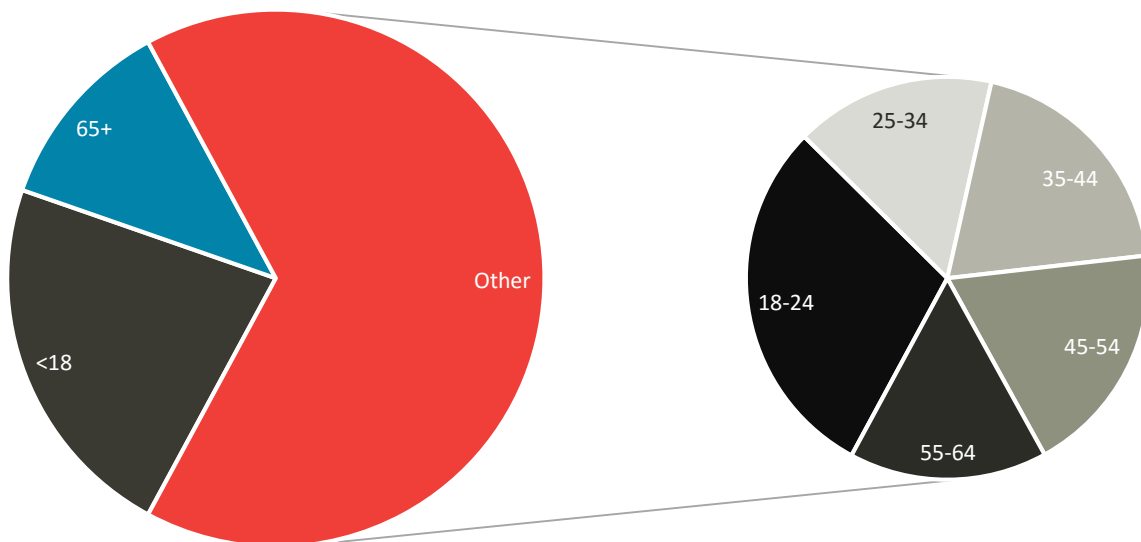

POPULATION

37,507

WORKFORCE WITHIN 50 MILES

1,408,865

POPULATION BY AGE

POPULATION BY OCCUPATION

HIGHEST LEVEL OF EDUCATION*

* For people age 25+