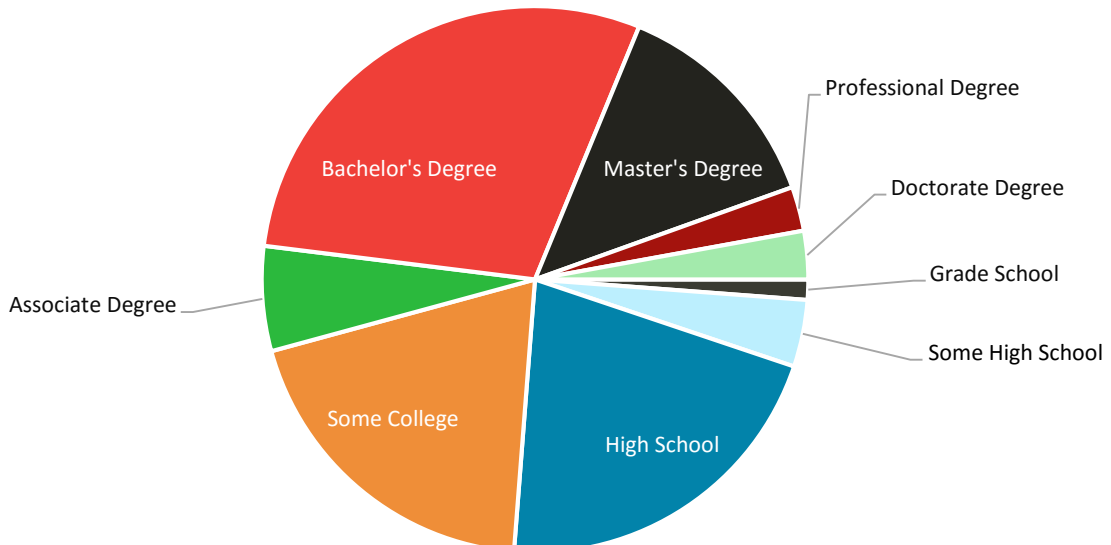

POPULATION

37,507

WORKFORCE WITHIN 50 MILES

1,408,865

POPULATION BY AGE

POPULATION BY OCCUPATION

HIGHEST LEVEL OF EDUCATION*

* For people age 25+