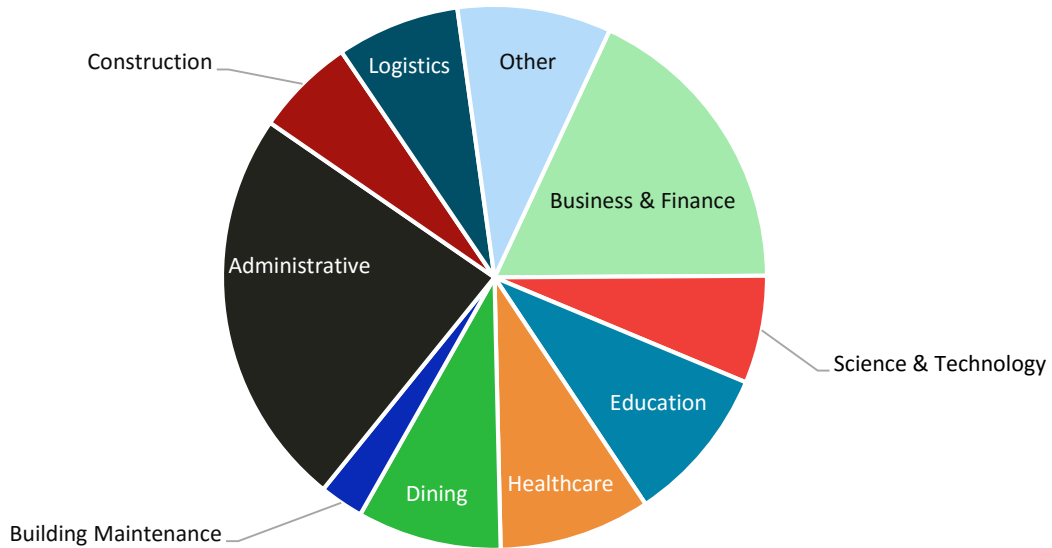

POPULATION

37,507

WORKFORCE WITHIN 50 MILES

1,408,865

POPULATION BY AGE

POPULATION BY OCCUPATION

HIGHEST LEVEL OF EDUCATION*

* For people age 25+